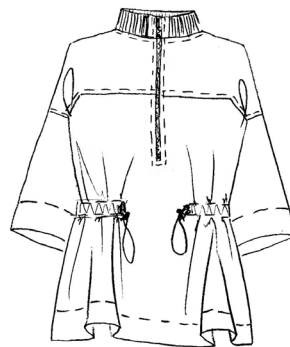

COAT DRESS*
14683

256-2423-5298

1 2 3

0039			
5065			
6091			

ANORAK BLOUSE* **
14684

256-2423-5299

XS S M L XL XXL

0039					
5065					
6091					

SKIRT**
14685

256-2423-5300

XS S M L XL XXL

0039					
5065					
6091