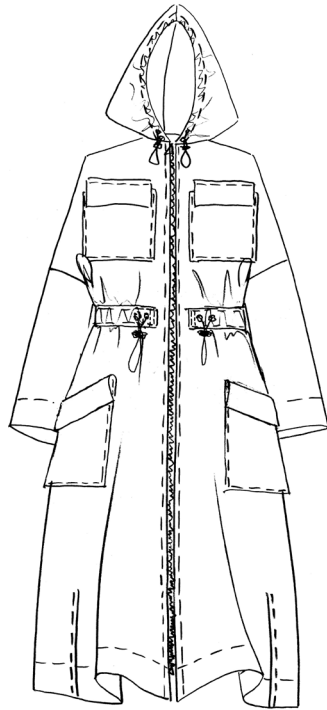

DESSIN 2402 - WOVEN - 100% POLYAMIDE
NAME: SUKASU

*RIB: 75% COTTON 25% POLYAMIDE

WASHABLE DELICATE 30°

0039 BLACK

7106 GINKO GREEN

COAT DRESS
14711

256-2402-5321

	XS	S	M	L	XL	XXL
0039						
7106						

RAGLAN BLOUSE*
14712

256-2402-5322

	XS	S	M	L	XL	XXL
0039						
7106						

DESSIN 2399 - WOVEN - 97% COTTON 3% ELASTANE
NAME: KIHON

WASHABLE DELICATE 30°