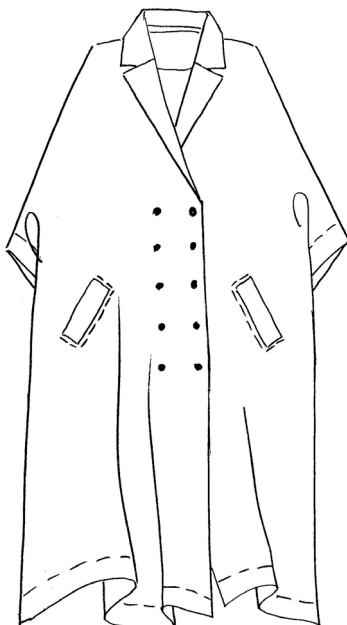

COAT DRESS*
14683

256-2423-5298

1 2 3

0039			
5065			
6091			

ANORAK BLOUSE* **
14684

256-2423-5299

XS S M L XL XXL

0039					
5065					
6091					

SKIRT**
14685

256-2423-5300

XS S M L XL XXL

0039					
5065					
6091