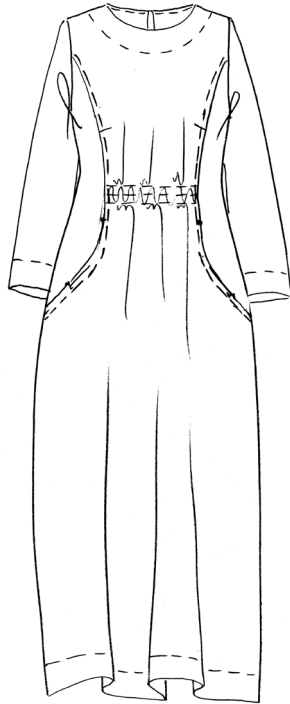

DESSIN 2447 - WOVEN - 50% VISCOSE 50% RAYON (FSC Mix 70%)

WASHABLE DELICATE 30°

NAME: FROZEN FLOWERS

DRESS
14834
257-2447-5420

	XS	S	M	L	XL	XXL
9386