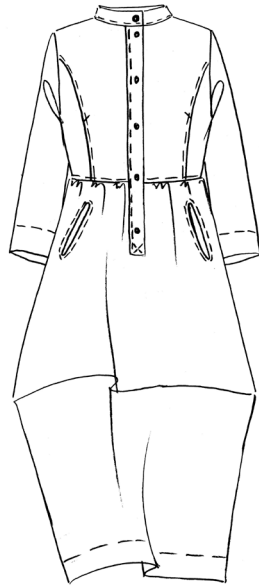

DESSIN 2437 - WOVEN - 80% VISCOSE 20% POLYAMIDE
NAME: MIZO

WASHABLE DELICATE 30°

0039 BLACK

DRESS
14702
256-2437-5317

	XS	S	M	L	XL	XXL
0039