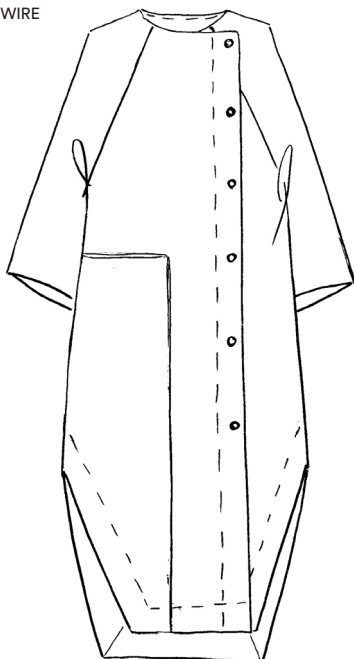

JACKET  
14847

257-2449-5433

	XS	S	M	L	XL	XXL
0039						
0300						

DESSIN 2450 - WOVEN - 70% POLYESTER 30% WOOL

\*LINING: 100% POLYESTER

DRY CLEAN ONLY

NAME: WOOLLEN WIRE

1142 WOOLLEN WIRE