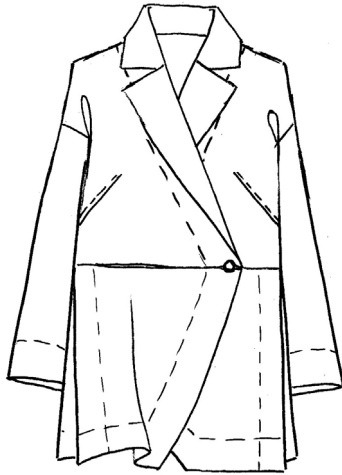

	XS	S	M	L	XL	XXL
9382						
9387						

NAME: NORU

0039 BLACK

1014 STONE

JACKET

14790

257-2440-5374

	XS	S	M	L	XL	XXL
0039						
1014						