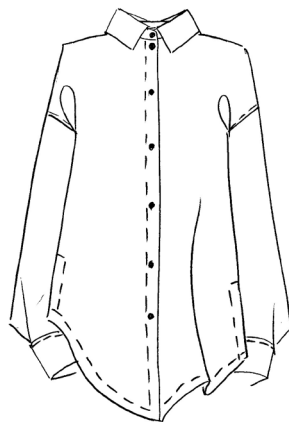

256-2226-5327

	XS	S	M	L	XL	XXL
0039						
1000						
6091						
8033						

SHIRT W. PLEATS

14718

256-2226-5328

	XS	S	M	L	XL	XXL
0039						
1000						
6091						
8033						

BIG SHIRT

14719

256-2226-5329

	XS	S	M	L	XL	XXL
0039						
1000						
6091						
8033						

DESSIN 2439 - WOVEN - 100% ORGANIC COTTON

NAME: PIRATE STRIPE

WASHABLE DELICATE 30°

1141 PIRATE STRIPE

SHIRT W. RUFFLES

14722

256-2439-5326

	XS	S	M	L	XL	XXL
1141						

SHIRT W. BUTTONS ON BACK

14723

256-2439-5327

	XS	S	M	L	XL	XXL
1141						

SHIRT W. PLEATS

14724