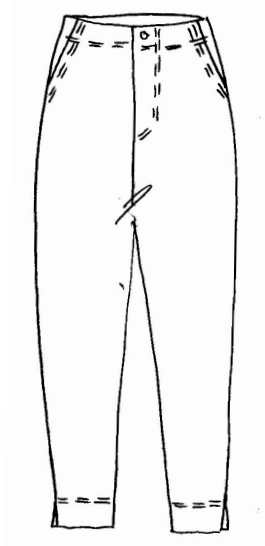

DESSIN 2186 - WOVEN - 52% LYOCEL 45% COTTON 3% ELASTANE

WASHABLE DELICATE 30°

NAME: PEACH

0211 WASHED BLACK

1014 STONE

PANTS
12845
9-2186-2816

	XS	S	M	L	XL	XXL
0211						
1014						

LENGTH SIZE M = 93 CM

LONG PANTS
13380
9-2186-2827

	XS	S	M	L	XL	XXL
0211						
1014						

LENGTH SIZE M = 103 CM

DESSIN 4052 - JERSEY - 85% POLYAMIDE - 15% ELASTANE

WASHABLE 30°

NAME: SHITA

0039 BLACK

5043 ICE COFFEE