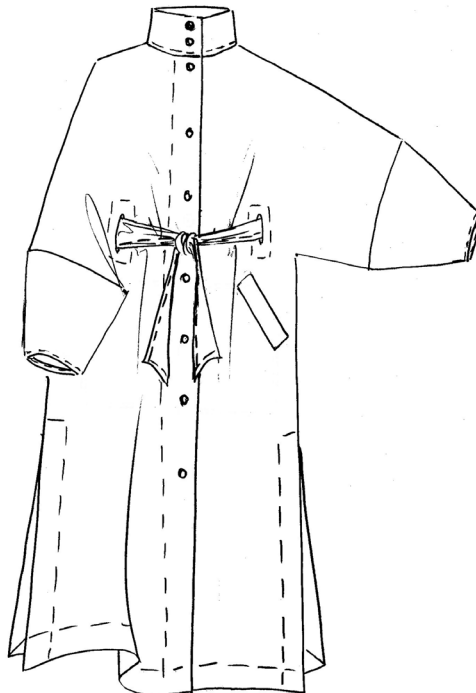

COAT W. BELT
14856

257-2450-5442

	1	2	3
1142