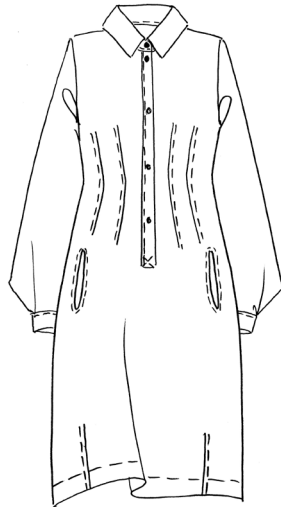

BITTE KAI RAND clothes are made by people for people, and we do hope you will take care of your clothes according to our instructions.

BODY SIZE GUIDE IN CM

	1		2		3	
	XS	S	M	L	XL	XXL
CHEST	80	86	92	98	104	110
WAIST	63	69	75	81	87	93
HIP	88	94	100	106	112	118
HEIGHT	172	172	172	172	172	172

DESSIN 2434 - WOVEN - 60% POLYESTER 22% RAYON 18% POLYAMIDE

NAME: BOUCLINO

WASHABLE DELICATE 30°

0039 BLACK

JACKET  
14663

256-2434-5287

XS S M L XL XXL

0039						
------	--	--	--	--	--	--