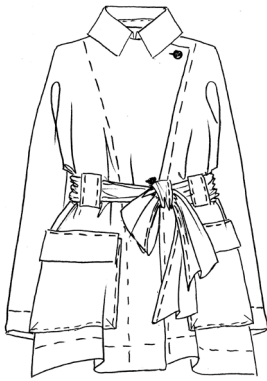

BITTE KAI RAND clothes are made by people for people, and we do hope you will take care of your clothes according to our instructions.

BODY SIZE GUIDE IN CM

	1		2		3	
	XS	S	M	L	XL	XXL
CHEST	80	86	92	98	104	110
WAIST	63	69	75	81	87	93
HIP	88	94	100	106	112	118
HEIGHT	172	172	172	172	172	172

DESSIN 2434 - WOVEN - 60% POLYESTER 22% RAYON 18% POLYAMIDE

NAME: BOUCLINO

WASHABLE DELICATE 30°

0039 BLACK

JACKET  
14663

256-2434-5287

XS S M L XL XXL

0039						
------	--	--	--	--	--	--