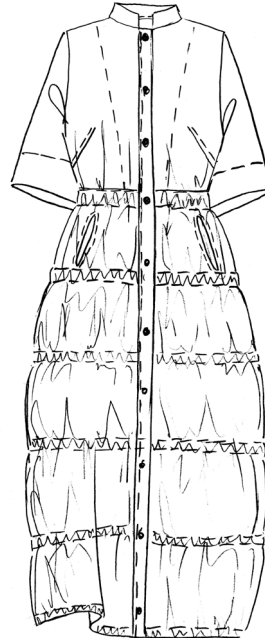

	XS	S	M	L	XL	XXL
0303						
6094						

JACKET  
14672

256-2435-5296

	XS	S	M	L	XL	XXL
0303						
6094						

DRESS  
14673

256-2435-5297

	XS	S	M	L	XL	XXL
0303						
6094						

NAME: FUKKURA

0039 BLACK

1037 IVORY

5065 MAROON

6091 TWILIGHT BLUE

BOMBER JACKET

14688

256-2380-5303

	XS	S	M	L	XL	XXL
0039						
1037						
5065						
6091						