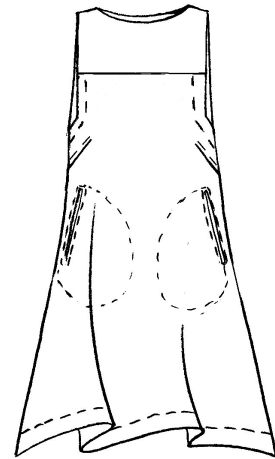

SHORT DRESS

14792

257-2440-5376

	XS	S	M	L	XL	XXL
0039						
1014