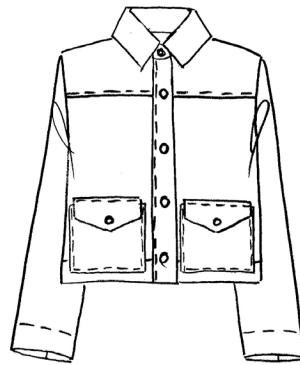

	XS	S	M	L	XL	XXL
9382						
9387						

NAME: NORU

0039 BLACK

1014 STONE

JACKET

14790

257-2440-5374

	XS	S	M	L	XL	XXL
0039						
1014						