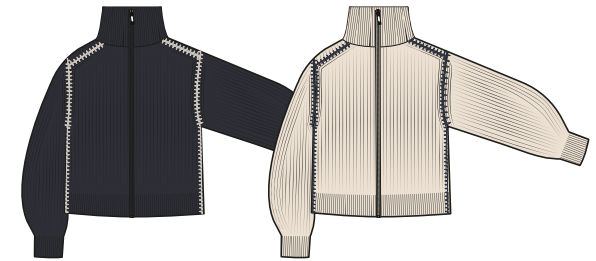

304241 Dark Navy/
Whitecap gray stitch   304242 Whitecap Gray/
Dark navy stitch