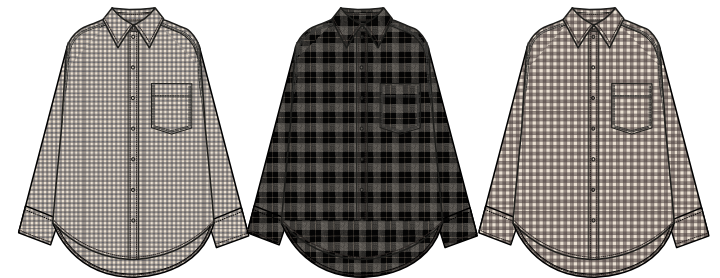

304271
Dark Navy Mini Check

304270
Black Check

304279
Garnache Mini Check