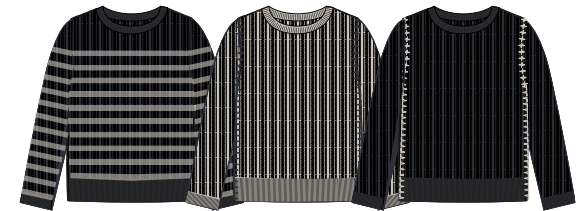

304240 Dark Navy/Whitecap gray
stripe   304242 Whitecap Gray/
Dark navy stitch   304241 Dark Navy/
Whitecap gray stitch