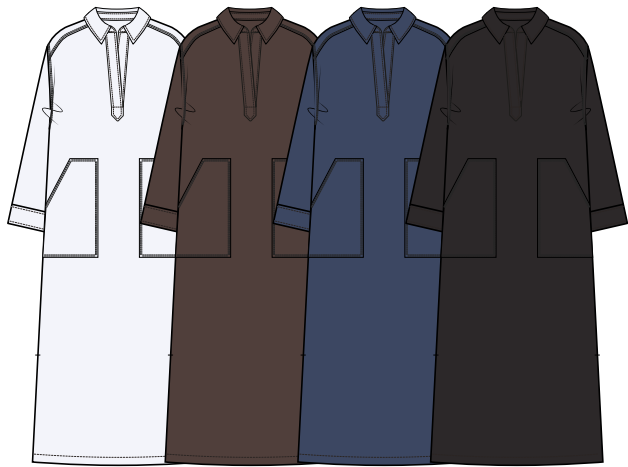

110601
Bright White

191015
Bracken

193934
Oceana

194008
Black