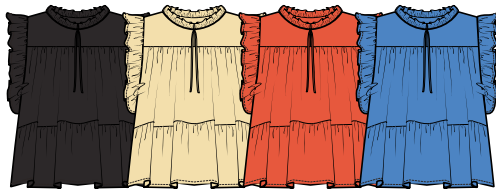

194008
Black

120715
Double Cream

171456
Tigerlily

174041
Marina