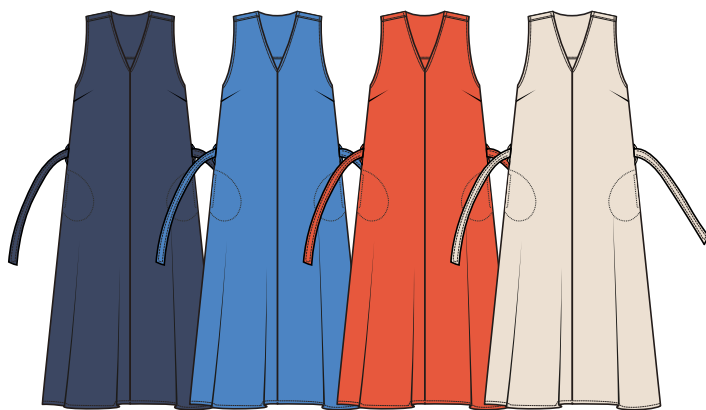

193934
Oceana

174041
Marina

171456
Tigerlily

120601
Eggnog