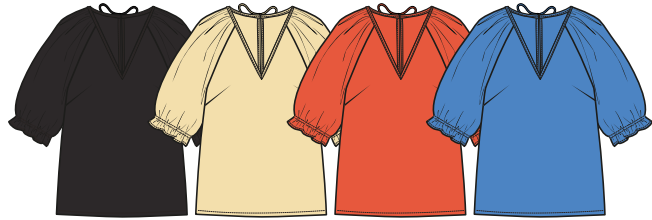

30309772 RosalinaPW Blouse

DKK 500 | SEK 800
NOK 800 | GBP 59,95 | EUR 69,95

30309728 ArnnaPW Skirt

DKK 500 | SEK 800
NOK 800 | GBP 59,95 | EUR 69,95

80% Polyester (Recycled), 18% Polyester, 2% Elastan

194008
Black