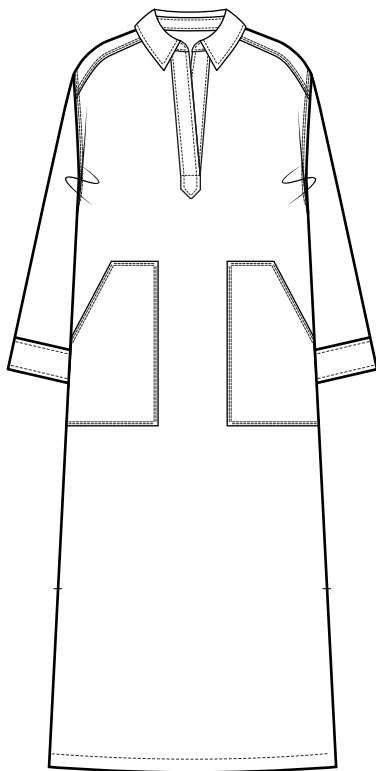

30309940 LollaPW Dress

DKK 1.200 | SEK 1.900
NOK 2.000 | GBP 144,95 | EUR 159,95

50% Linen, 50% Viscose (LENZING™ ECOVERO™)