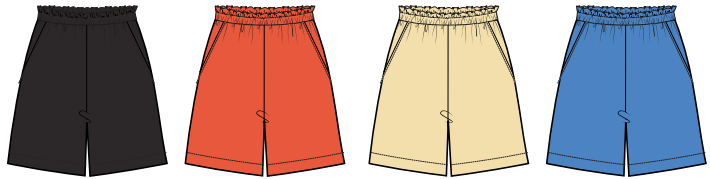

194008
Black

171456
Tigerlily

120715
Double Cream

174041
Marina

orts

9.95

e