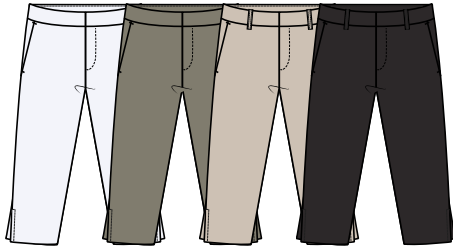

170613 110601 130400 194008
Vetiver Bright White French Oak Black

ijanPW Shorts

| SEK 800
59,95 | EUR 69,95

110601 170613 130400 194008
Bright White Vetiver French Oak Black

110601 170613 130400 194008
Bright White Vetiver French Oak Black