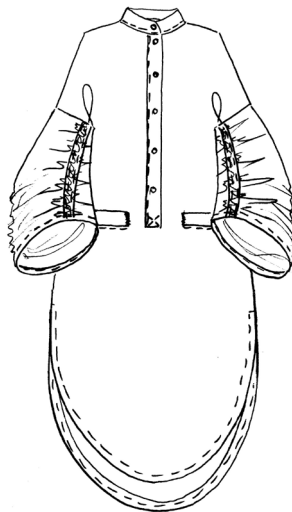

253-2427-5205

	XS	S	M	L	XL	XXL
1037						
4084						
6090						

SKIRT

14580

253-2427-5206

	XS	S	M	L	XL	XXL
1037						
4084						
6090						

DESSIN 2429 - WOVEN - 100% ORGANIC COTTON

NAME: KAMI COTTON

WASHABLE DELICATE 30°

0039 BLACK

1000 WHITE

8057 COOL CORAL

KAFTAN DRESS

14590

253-2429-5216

	1	2	3
0039			
1000			
8057			

SHIRT DRESS

14591

253-2429-5217

	1	2	3
0039			
1000			
8057			

DRESS

14592

253-2429-5218

	XS	S	M	L	XL	XXL
0039						
1000						
8057						