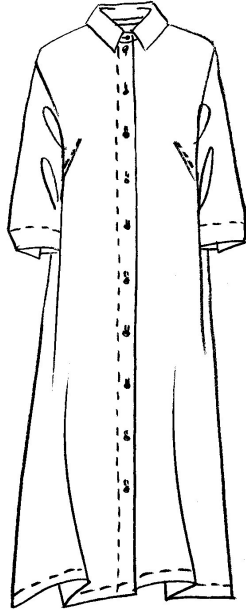

FITTED DRESS
14611
253-2296-5237

	XS	S	M	L	XL	XXL
2204						
4085						
9378						

SHORT DRESS
14616
253-2296-5242

	XS	S	M	L	XL	XXL
2204						
4085						
9378						

DRESS W. BUTTONS
14612
253-2296-4698

	XS	S	M	L	XL	XXL
2204						
4085						
9378						

SHIRT W. SHORT SLEEVES
14613
253-2296-5239

	XS	S	M	L	XL	XXL
2204						
4085						
9378						

PANTS
14614
253-2296-5240

	XS	S	M	L	XL	XXL
2204						
4085						
9378						

SKIRT
14615
253-2296-5241

	XS	S	M	L	XL	XXL
2204						
4085						
9378						

DESSIN 2430 - WOVEN - 85% VISCOSE 15% POLYAMIDE

WASHABLE DELICATE 30°

NAME: SUMMER DIP DYE

9380 SUMMER DIP DYE

SHIRT DRESS
14618
253-2340-5244

	XS	S	M	L	XL	XXL
9380						

STRAP DRESS
14619
253-2340-5245

	XS	S	M	L	XL	XXL
9380						