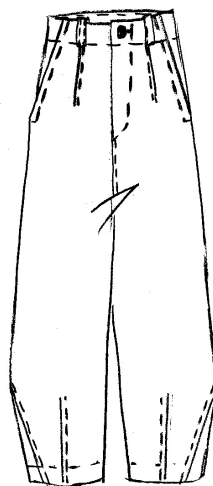

FITTED DRESS
14611
253-2296-5237

	XS	S	M	L	XL	XXL
2204						
4085						
9378						

SHORT DRESS
14616
253-2296-5242

	XS	S	M	L	XL	XXL
2204						
4085						
9378						

DRESS W. BUTTONS
14612
253-2296-4698

	XS	S	M	L	XL	XXL
2204						
4085						
9378						

SHIRT W. SHORT SLEEVES
14613
253-2296-5239

	XS	S	M	L	XL	XXL
2204						
4085						
9378						

PANTS
14614
253-2296-5240

	XS	S	M	L	XL	XXL
2204						
4085						
9378						

SKIRT
14615
253-2296-5241

	XS	S	M	L	XL	XXL
2204						
4085						
9378						

DESSIN 2430 - WOVEN - 85% VISCOSE 15% POLYAMIDE

WASHABLE DELICATE 30°

NAME: SUMMER DIP DYE

9380 SUMMER DIP DYE

SHIRT DRESS
14618
253-2340-5244

	XS	S	M	L	XL	XXL
9380						

STRAP DRESS
14619
253-2340-5245

	XS	S	M	L	XL	XXL
9380						