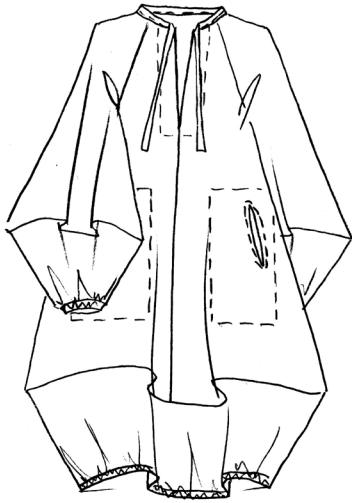

LACE: 100% POLYESTER

*RIB: 75% COTTON 25% POLYAMIDE

WASHABLE DELICATE 30°

NAME: PAPER POPLIN

0268 BLACK/IVORY

1037 IVORY

JACKET
14638
253-2334-5264

	XS	S	M	L	XL	XXL
0268						
1037						

SLEEVELESS JACKET*
14639
253-2334-5265

	XS	S	M	L	XL	XXL
0268						
1037						

PANTS
14640
253-2334-5266

	XS	S	M	L	XL	XXL
0268						
1037						

9381 COOL LILY

DRESS
14632
253-2422-5258

	XS	S	M	L	XL	XXL
9381						

DRESS W. RUFFLES
14633
253-2422-5259

	XS	S	M	L	XL	XXL
9381						

BLOUSE
14634
253-2422-5260

	XS	S	M	L	XL	XXL
9381						

PANTS W. ELASTIC
14635
253-2422-5261

	XS	S	M	L	XL	XXL
9381						

PANTS
14636
253-2422-5152