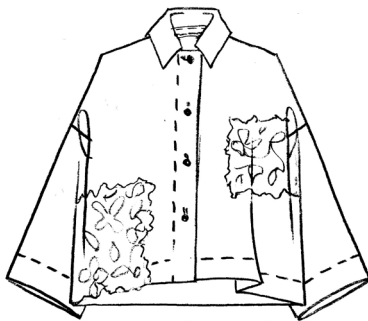

LACE: 100% POLYESTER

*RIB: 75% COTTON 25% POLYAMIDE

WASHABLE DELICATE 30°

NAME: PAPER POPLIN

0268 BLACK/IVORY

1037 IVORY

JACKET
14638
253-2334-5264

	XS	S	M	L	XL	XXL
0268						
1037						

SLEEVELESS JACKET*
14639
253-2334-5265

	XS	S	M	L	XL	XXL
0268						
1037						

PANTS
14640
253-2334-5266

	XS	S	M	L	XL	XXL
0268						
1037						

9381 COOL LILY

DRESS
14632
253-2422-5258

	XS	S	M	L	XL	XXL
9381						