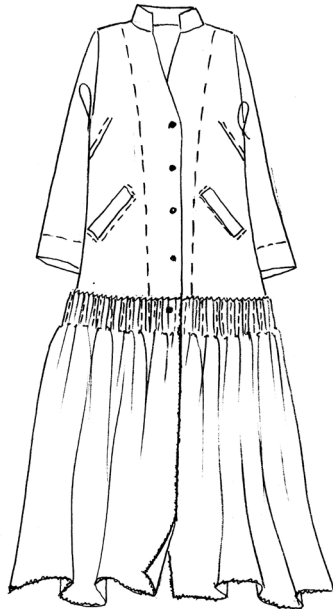

	XS	S	M	L	XL	XXL
0039						
1000						
5010						
8057						

NAME: AIRY LINEN

0039 BLACK

1037 IVORY

5010 SHELL

0268 BLACK/IVORY

5064 SHELL/BLACK

COAT DRESS*

14603

253-2136-5229

	XS	S	M	L	XL	XXL
0039						
1037						
5010						

FITTED DRESS**

14604

253-2136-5230

	XS	S	M	L	XL	XXL
0039						
0268						
5064						

SHIRT W. SEQUINS