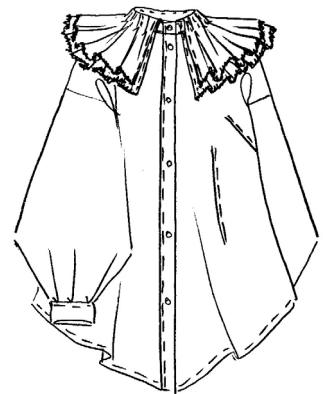

SHIRT W. SHORT SLEEVES
14613
253-2296-5239

	XS	S	M	L	XL	XXL
2204						
4085						
9378						

PANTS
14614
253-2296-5240

	XS	S	M	L	XL	XXL
2204						
4085						
9378						

SKIRT
14615
253-2296-5241

	XS	S	M	L	XL	XXL
2204						
4085						
9378						

DESSIN 2430 - WOVEN - 85% VISCOSE 15% POLYAMIDE

WASHABLE DELICATE 30°

NAME: SUMMER DIP DYE

9380 SUMMER DIP DYE

SHIRT DRESS
14618
253-2340-5244

	XS	S	M	L	XL	XXL
9380						

STRAP DRESS
14619
253-2340-5245

	XS	S	M	L	XL	XXL
9380						

DESSIN 2390 - WOVEN - 100% ORGANIC COTTON

WASHABLE DELICATE 30°

NAME: VELLUM VOILE

0039 BLACK

1000 WHITE

DRESS
14622
253-2390-5248

	XS	S	M	L	XL	XXL
0039						
1000						

LONG SHIRT
14623
253-2390-5249

	XS	S	M	L	XL	XXL
0039						
1000						

SHIRT
14624
253-2390-5250

	XS	S	M	L	XL	XXL
0039						
1000						

DESSIN 2337 - WOVEN - 100% VISCOSE (FSC Mix 70%)

WASHABLE DELICATE 30°

NAME: HARU

1138 BLACK PANCY

9379 BLUE CORNFLOWER