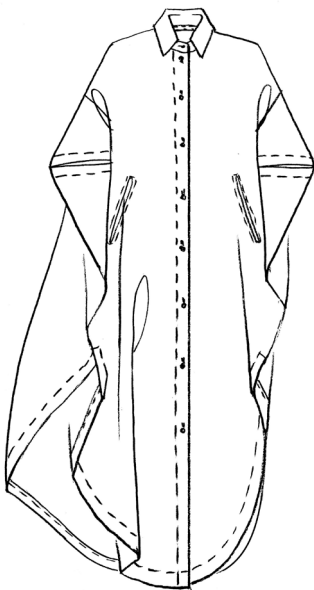

253-2427-5205

	XS	S	M	L	XL	XXL
1037						
4084						
6090						

SKIRT

14580

253-2427-5206

	XS	S	M	L	XL	XXL
1037						
4084						
6090						

DESSIN 2429 - WOVEN - 100% ORGANIC COTTON

NAME: KAMI COTTON

WASHABLE DELICATE 30°

0039 BLACK

1000 WHITE

8057 COOL CORAL

KAFTAN DRESS

14590

253-2429-5216

	1	2	3
0039			
1000			
8057			

SHIRT DRESS

14591

253-2429-5217

	1	2	3
0039			
1000			
8057			

DRESS

14592

253-2429-5218

	XS	S	M	L	XL	XXL
0039						
1000						
8057						