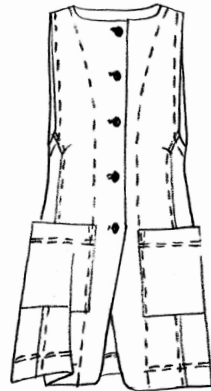

BITTE KAI RAND clothes are made by people for people, and we do hope you will take care of your clothes according to our instructions.

BODY SIZE GUIDE IN CM

	1		2		3	
	XS	S	M	L	XL	XXL
CHEST	80	86	92	98	104	110
WAIST	63	69	75	81	87	93
HIP	88	94	100	106	112	118
HEIGHT	172	172	172	172	172	172

DESSIN 2427 - WOVEN - 54% COTTON 46% LINEN

NAME: INAKA

WASHABLE DELICATE 30°

1037 IVORY

4084 PAMPAS

6090 AQUA BREEZE

JACKET

14577

253-2427-5203

	XS	S	M	L	XL	XXL
1037						
4084						
6090						

WAISTCOAT

14578

253-2427-5204

	XS	S	M	L	XL	XXL
1037						
4084						
6090						

PANTS

14579

253-2427-5205

	XS	S	M	L	XL	XXL
1037						
4084						
6090						

SKIRT

14580

253-2427-5206

	XS	S	M	L	XL	XXL
1037						
4084						
6090						

DESSIN 2429 - WOVEN - 100% ORGANIC COTTON

NAME: KAMI COTTON