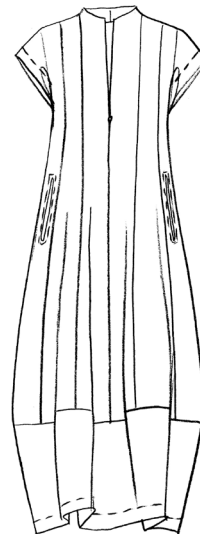

BITTE KAI RAND clothes are made by people for people, and we do hope you will take care of your clothes according to our instructions.

BODY SIZE GUIDE IN CM

	1		2		3	
	XS	S	M	L	XL	XXL
CHEST	80	86	92	98	104	110
WAIST	63	69	75	81	87	93
HIP	88	94	100	106	112	118
HEIGHT	172	172	172	172	172	172

253-2427-5205

	XS	S	M	L	XL	XXL
1037						
4084						
6090						

SKIRT

14580

253-2427-5206

	XS	S	M	L	XL	XXL
1037						
4084						
6090						

DESSIN 2429 - WOVEN - 100% ORGANIC COTTON

NAME: KAMI COTTON

WASHABLE DELICATE 30°

0039 BLACK

1000 WHITE

8057 COOL CORAL

KAFTAN DRESS

14590

253-2429-5216

	1	2	3
0039			
1000			
8057			

SHIRT DRESS

14591

253-2429-5217

	1	2	3
0039			
1000			
8057			

DRESS

14592

253-2429-5218

	XS	S	M	L	XL	XXL
0039						
1000						
8057						