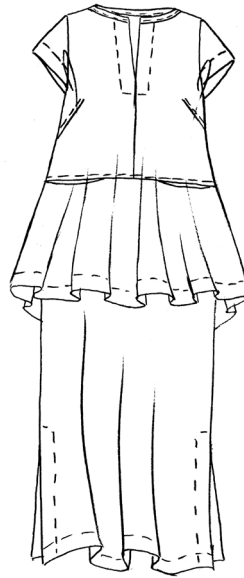

PEPLUM DRESS
14628
253-2337-5254

	XS	S	M	L	XL	XXL
1138						
9379