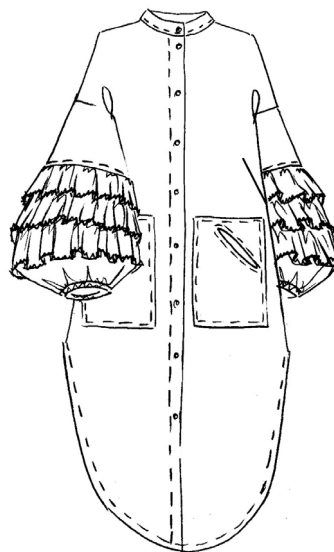

SHIRT W. SHORT SLEEVES
14613
253-2296-5239

	XS	S	M	L	XL	XXL
2204						
4085						
9378						

PANTS
14614
253-2296-5240

	XS	S	M	L	XL	XXL
2204						
4085						
9378						

SKIRT
14615
253-2296-5241

	XS	S	M	L	XL	XXL
2204						
4085						
9378						

DESSIN 2430 - WOVEN - 85% VISCOSE 15% POLYAMIDE

WASHABLE DELICATE 30°

NAME: SUMMER DIP DYE

9380 SUMMER DIP DYE

SHIRT DRESS
14618
253-2340-5244

	XS	S	M	L	XL	XXL
9380						

STRAP DRESS
14619
253-2340-5245

	XS	S	M	L	XL	XXL
9380						

DESSIN 2390 - WOVEN - 100% ORGANIC COTTON

WASHABLE DELICATE 30°

NAME: VELLUM VOILE

0039 BLACK

1000 WHITE

DRESS
14622
253-2390-5248

	XS	S	M	L	XL	XXL
0039						
1000						

LONG SHIRT
14623
253-2390-5249

	XS	S	M	L	XL	XXL
0039						
1000						

SHIRT
14624
253-2390-5250

	XS	S	M	L	XL	XXL
0039						
1000						

DESSIN 2337 - WOVEN - 100% VISCOSE (FSC Mix 70%)

WASHABLE DELICATE 30°

NAME: HARU

1138 BLACK PANCY

9379 BLUE CORNFLOWER