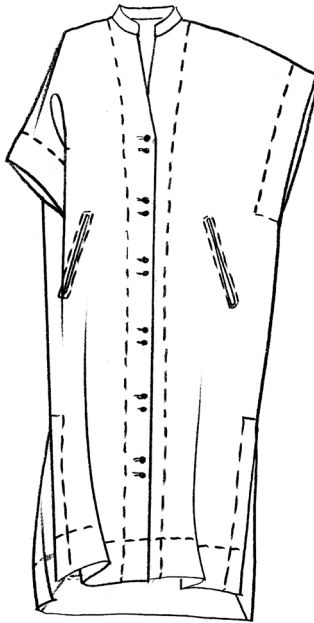

DESSIN 2390 - WOVEN - 100% ORGANIC COTTON

WASHABLE DELICATE 30°

NAME: VELLUM VOILE

0039 BLACK

1000 WHITE

DRESS
14622
253-2390-5248

	XS	S	M	L	XL	XXL
0039						
1000						

LONG SHIRT
14623
253-2390-5249

	XS	S	M	L	XL	XXL
0039						
1000						

SHIRT
14624
253-2390-5250

	XS	S	M	L	XL	XXL
0039						
1000						

DESSIN 2337 - WOVEN - 100% VISCOSE (FSC Mix 70%)

WASHABLE DELICATE 30°

NAME: HARU

1138 BLACK PANCY

9379 BLUE CORNFLOWER