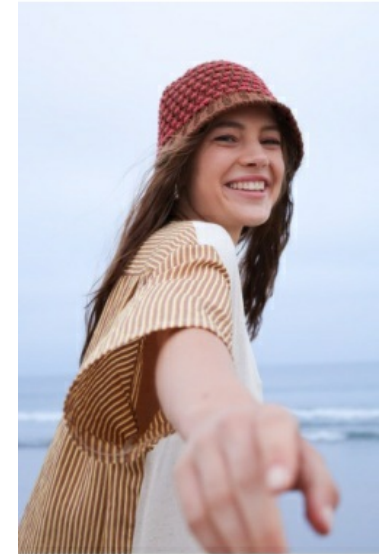

LUETTA DRESS

Style #: 3B-2-030

Wholesale: $50.00

Description: 59%CV, 19,5% LI, 19,5% CV REC,

2%EL/83%VI, 20%PA

Sizes: XS - XL

Color Code: 31

CARAMEL

SAND