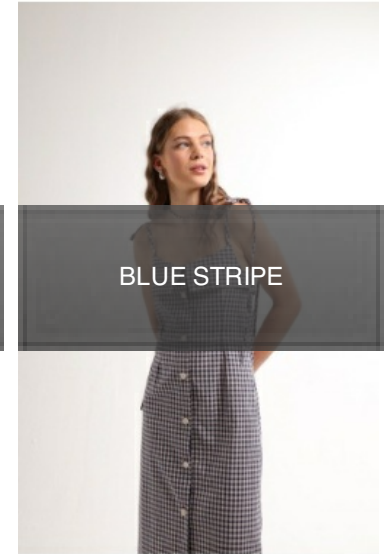

 OLIVE

SHASSETTA DRESS

Style #: 5B-2-033
 Wholesale: \$90.00
 Description: 100% COTTON
 Sizes: XS - XL
 Color Code: 77

 BEIGE

 BLUE STRIPE

 NAVY

SHASSETTA DRESS

Style #: 5B-2-033
 Wholesale: \$90.00
 Description: 100% COTTON
 Sizes: XS - XL
 Color Code: 16