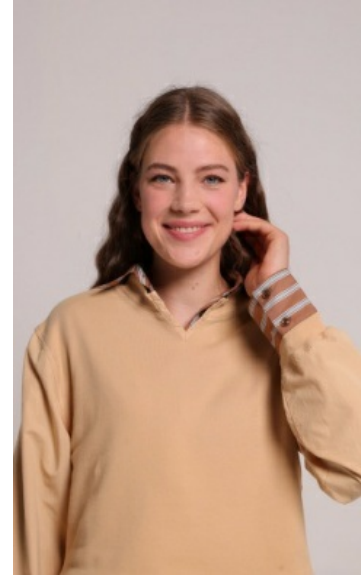

Style #: 3B-2-006

Wholesale: \$40.00

Description: 100% COTTON

Sizes: XS - XL

Color Code: 11

 WHITE

 EVENTIDE

GIULIETTA SWEAT-SHIRT