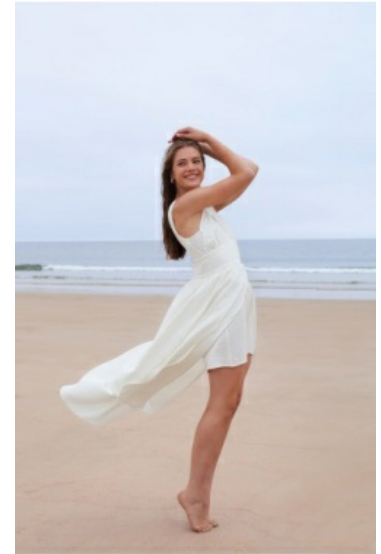

LETTA DRESS

Style #: 5B-2-029

Wholesale: $95.00

Description: 100% COTTON

Sizes: XS - XL

Color Code: 71

MILKY WHITE