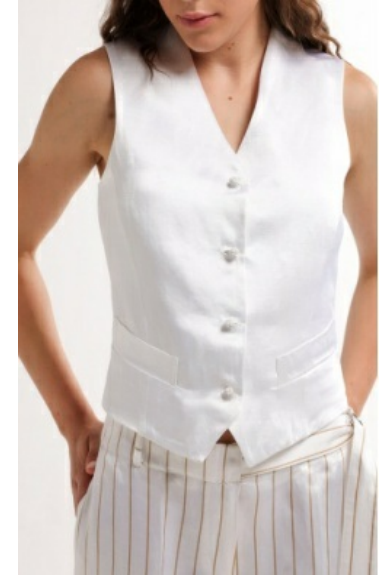

Style #: 3B-1-006

Wholesale: \$40.00

Description: 100% COTTON

Sizes: XS - XL

Color Code: 21

 PEARL GREY

GRETTA VEST

Style #: 9B-2-005