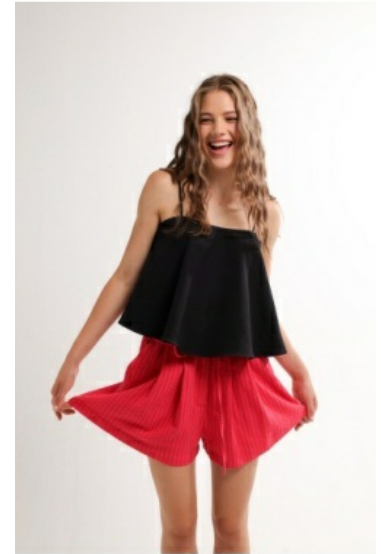

ZETTA SHORTS

Style #: 4B-1-017
Wholesale: $45.00
Description: 100% LYOCELL
Sizes: 34 - 40
Color Code: 74
DARK DENIM
MILKY WHITE
RED