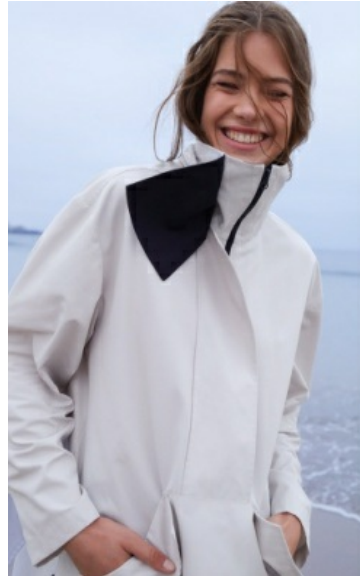

Style #: 1B-1-025

Wholesale: \$125.00

Description: 84% PL, 16% CO / 100% CO

Sizes: XS - XL

Color Code: 25

MULTI

SAND

RETTA JACKET