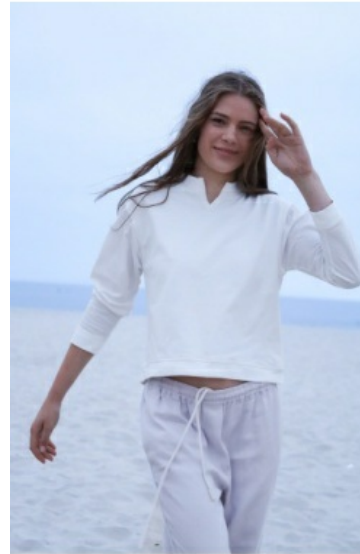

JETTA SHIRT-JACKET

Style #: 2B-1-007

Wholesale: \$90.00

Description: 100% LINEN

Sizes: XS - XL

Color Code: 74

 RED

GIULIETTA SWEAT-SHIRT